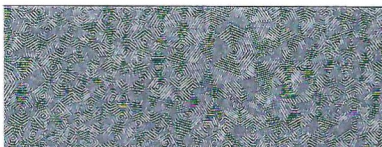

BARN RED

FOREST GREEN

LIGHT STONE

LIGHT BROWN

BONE WHITE

BRONZE

BRITE RED

HAWAIIAN BLUE

CHARCOAL

COPPER METALLIC

GALVALUME®

Custom Trim Available in all stocked colors

*Available in 26 gauge Tuff Rib® and 24 or 26 gauge R-Panel.*

*Some colors may be subject to availability. Please ask sales representative for availability.*